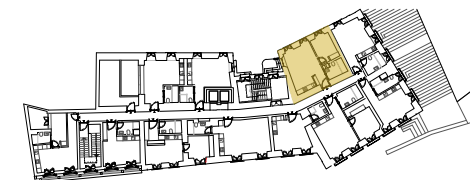

PISO 2 | FLOOR 2 | ÉTAGE 2