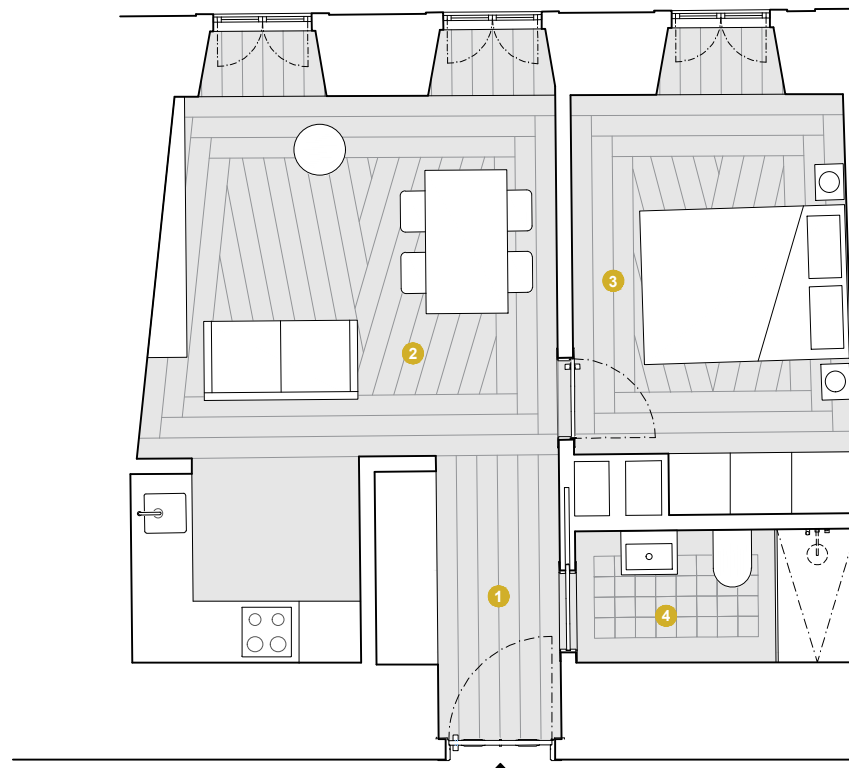

ROCIO

SALEMA COURTYARD

FRAÇÃO P

APARTAMENTO1

PISO 1

Rocio Salema Courtyard

- 1 | Hall 4.46m² | Entrance Hall | Hall d'entrée
- 2 | Sala/Kitchenette 19.82m² | Living room/Kitchen | Salon/Cuisine
- 3 | Quarto 11.27m² | Bedrom | Chambre
- 4 | IS 3.77m² | Bathroom | Salle de bain

ABI | 55.09m² | GROSS INTERIOR AREA | SBI

As areas aqui apresentadas sao aproximadas, indicativas e sem caracter contratual.
Les surfaces sont approximatives et les plans indicatifs. Document non contractuel et
donne a titre informatif. Surfaces en conformite avec la legislation portugaise.
The areas here contained are approximate, indicative and have no contractual nature.

ALÇADO TV. SANTANA | TV. SANTANA FACADE

PISO 1 | FLOOR 1 | ÉTAGE 1